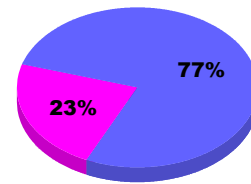

YTD Status Quo Clubs 2012-2013

Status Quo Clubs Compared to Status Quo Members

Legend: Status Quo Clubs (Cyan), Total Status Quo Members (Green)

MEMBERSHIP

**Membership Results
2012-2013**

**Membership
2011-2012**

Month	Net Memb Goal	Actual New Memb	Actual Dropped Memb	Gain/Loss of Memb	Gain/Loss of Memb
Jul/Aug/Sep	0	24	-34	-10	3
Totals	0	24	-34	-10	3

Membership Results 2012-2013

Goal, New, Dropped, Gain/Loss

Legend: Goal (Cyan), Actual (Green), Dropped (Yellow), Gain Loss (Magenta)

Comparison of Membership Gain/Loss

Current Year Compared to the Previous Year

Legend: Current Year (Cyan), Previous Year (Green)

Gender Comparison 2012-2013

Jul/Aug/Sep

Legend: Male (Blue), Female (Magenta)